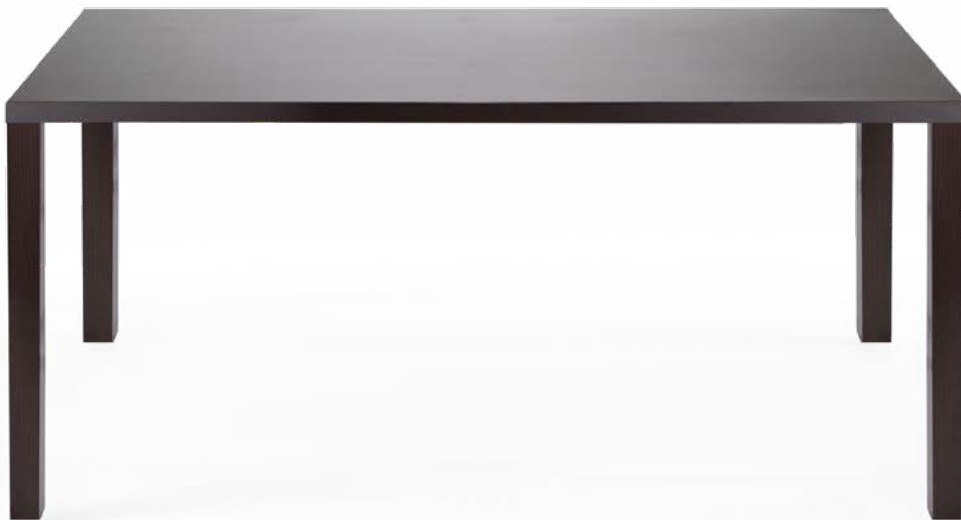

Due to their minimalist design the wooden tables 410 and 411 are genuine all-rounders. The rectangular or square-profiled legs made of massive beech wood add extraordinary stability to these tables. The 410 and 411 wooden tables can be customized in various table sizes. The wooden stand-up table 412 complements the range.

TISCH 411 . TABLE 411

Tischplatte mit Holzfurnier | Gestell Buche massiv,
gebeizt · table top with wood veneer | stained solid
wooden frame

AUSFÜHRUNG . DESIGN

Unterschiedliche Farben, Dekore, Materialien und Veredelungen bieten individuelle Gestaltungsmöglichkeiten.