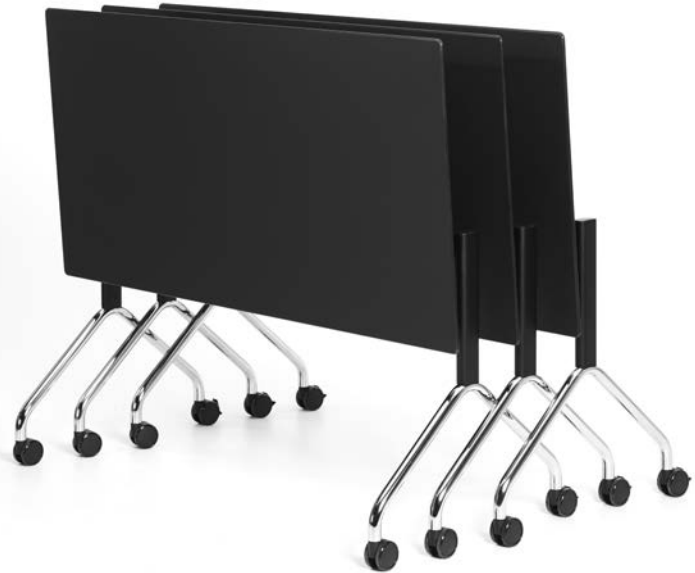

table top

chipboard | solid core panel | varnish | stains
HPL according to house collection
folding mechanism locks in two positions

table edges

ABS edge | edge banding made of beech
varnish | stains according to house collection
solid core panel: black edge

castors

two of the four castors are lockable

price

from EUR 840, –

PB_F42*
große Netbox
netbox large

PB_B41*
kleine Netbox
netbox small

*optional auch für Stecker und Steckdosen nach Schweizer Norm

*power plugs in compliance with Swiss standards optionally available

Variante 216: Tischfußsäule pulverbeschichtet schwarz
Fußausleger verchromt | Tischplatte schwarz mit Kante 043
Model 216: Table column powder-coated in black | foot stabilizer chrome-polished | Table top in black with edge 043