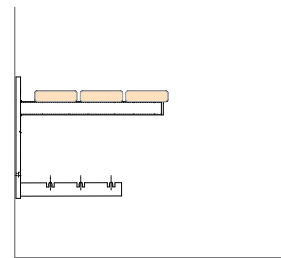

dress-6220 - Bankkonsole mit Wandbefestigung und Schuhrost